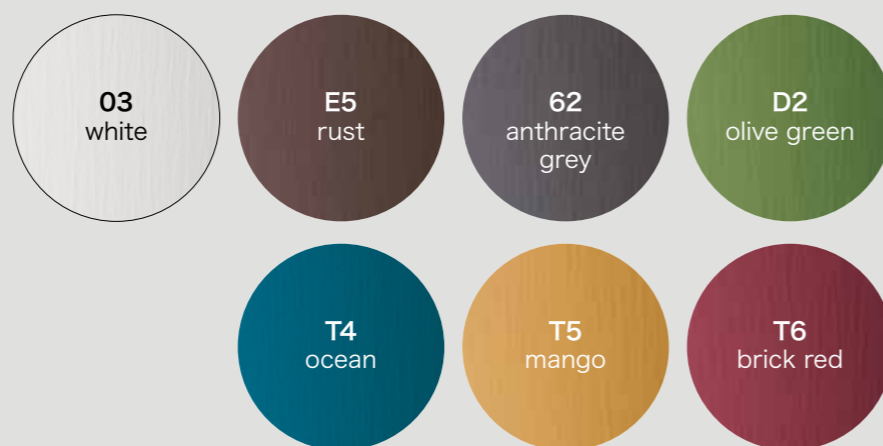

- Rok plant bowl
- Rok cache-pot