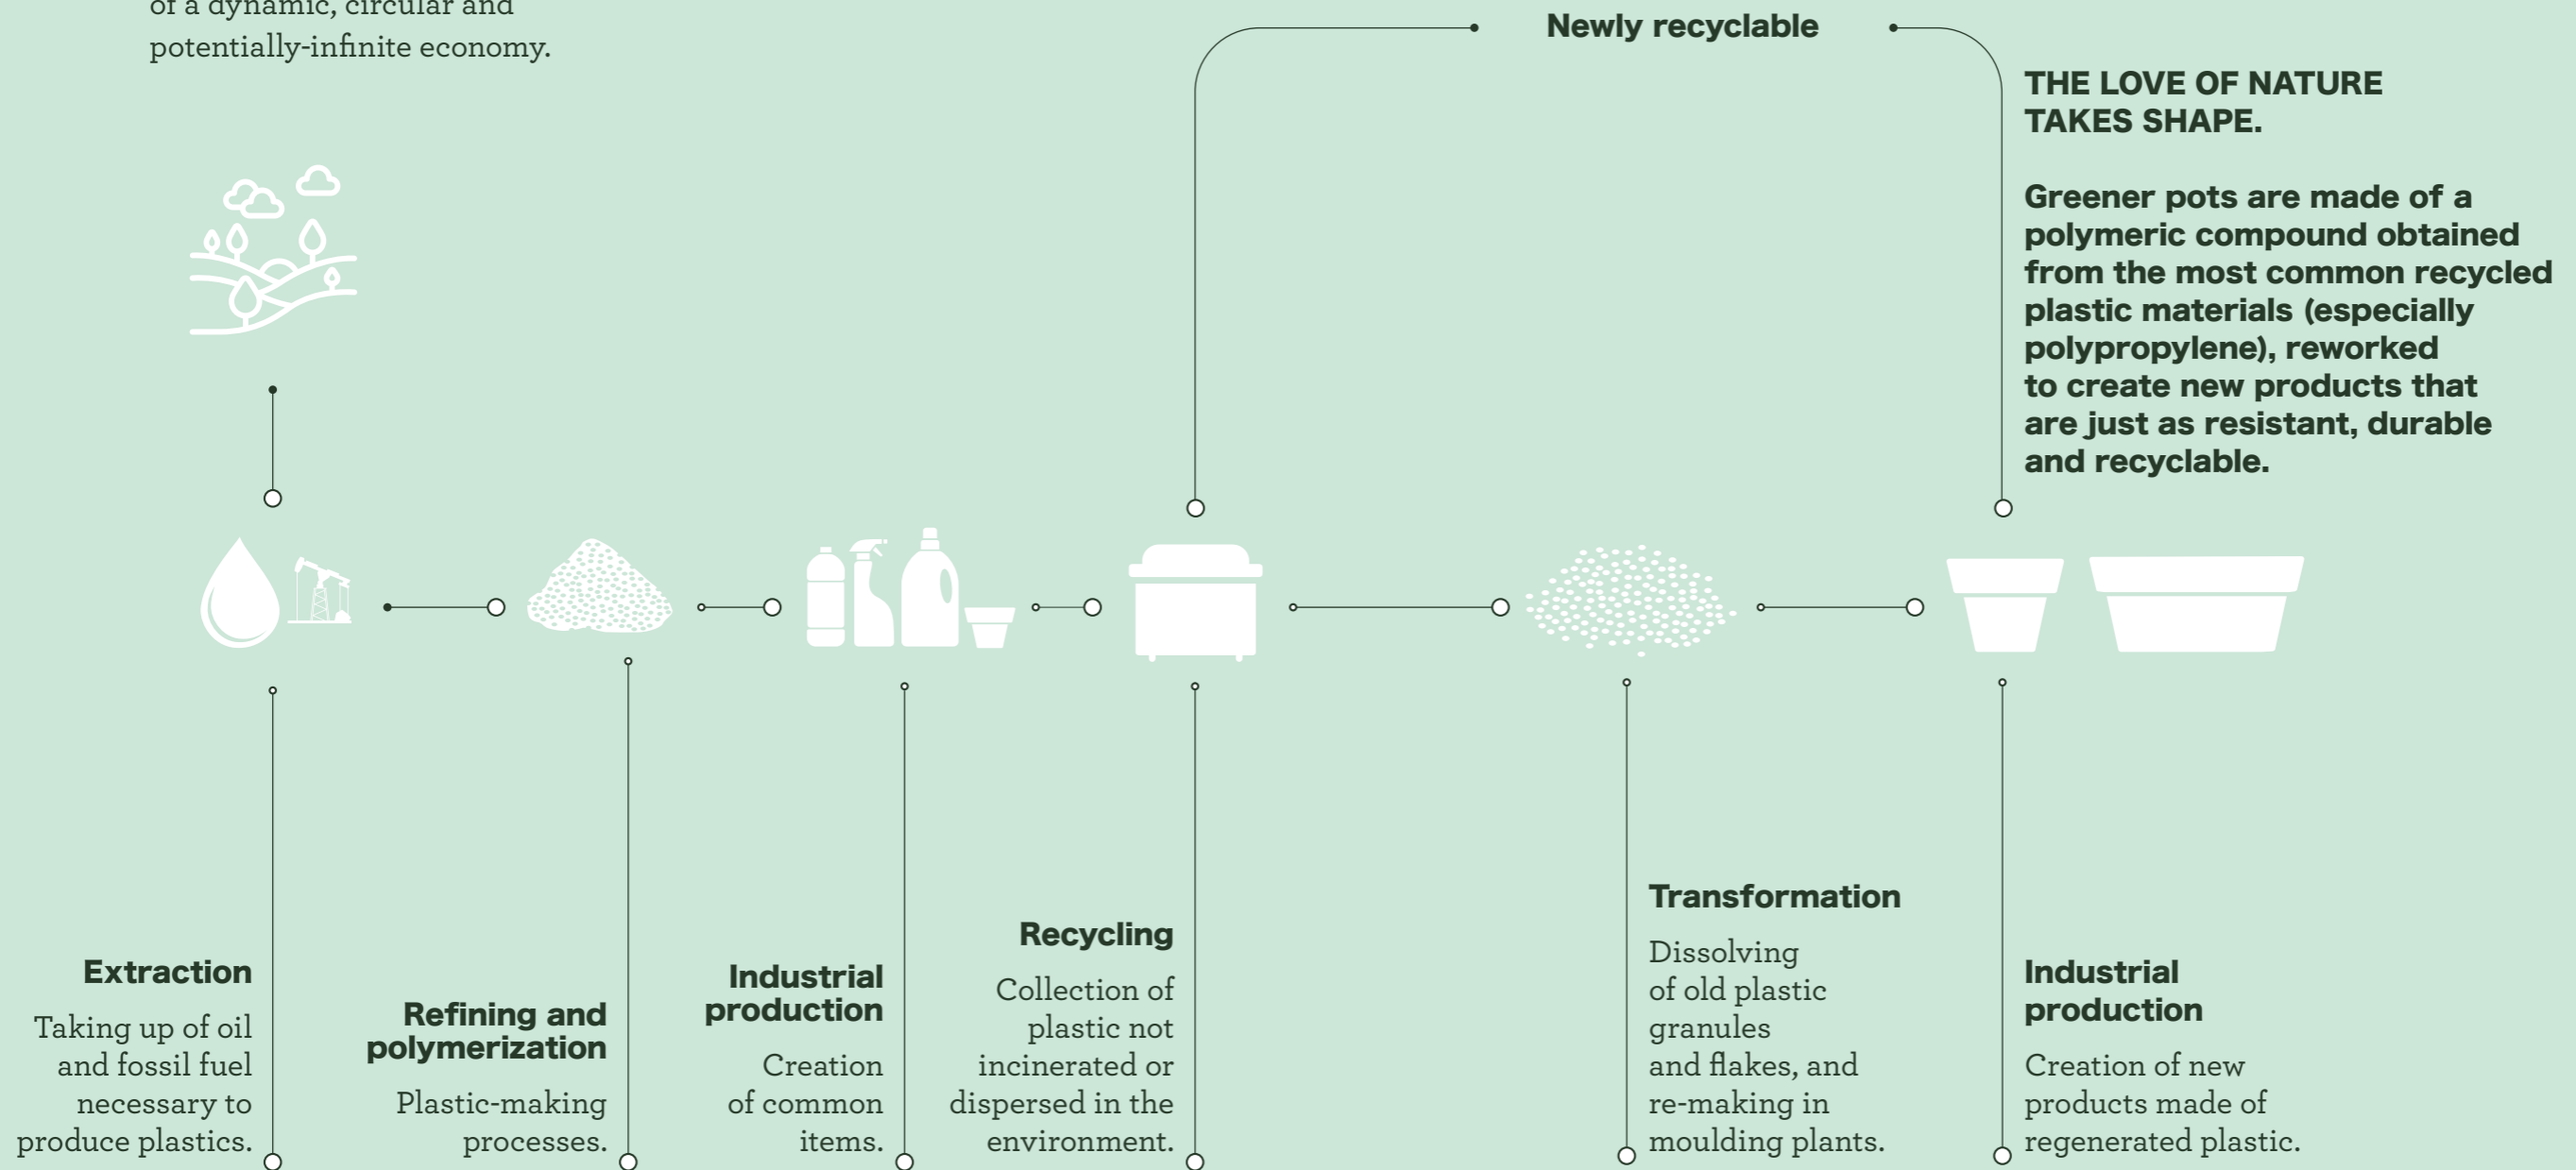

Plastic has a good and a "greener" soul.

For us, being "greener" means giving up producing new plastic to use what is already available to us. Because plastic is one of the most resistant and durable materials in the world and bottles, packaging, bags, stoppers and many other products can become new and useful objects that are beautiful and high-performing.

Which is why Greener was born, to promote a greener planet starting from our cities, neighbourhoods and homes, and to close the circle of a possible circular economy while respecting environmental criteria.

This aspect highlights the intrinsic value of every pot, which also becomes an item to chose because of its appreciable uniqueness.

**100%
Recyclable**

**100%
Eco-Sustainable**

Antishock

The virtuous cycle of recycling.

Giving plastic a second life is our commitment to the environment and to all living things.

A promise that does not end in a pot but favours the development of a dynamic, circular and potentially-infinite economy.