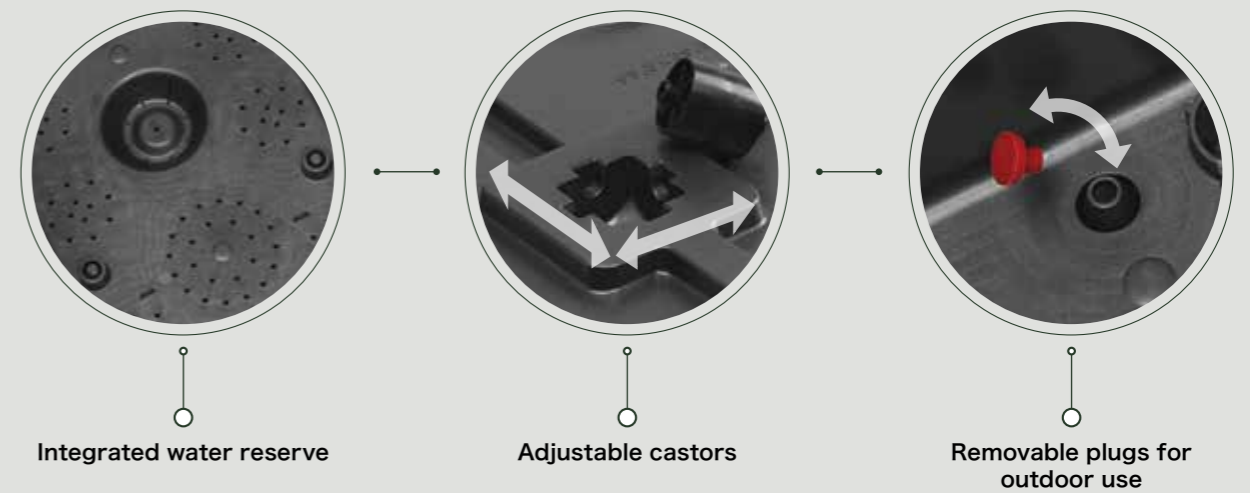

Kebe Greener plant box and squared pot

Kebe collection includes a large plant box and a squared pot with clean and linear design. Their double walls make them very resistant, while the injection molding technology ensures their lightness.

Equipped with adjustable castors, pot and plant box have a practical integrated water reserve, which offers permanent well-being to the plants.

art.	size	size l x l x h	soil capacity	n packing items	colours
3154	cm 100	cm 99,5 x 39,5 x 39,5	L 102	1	G9 62 03 E5 V9 Z2
3157	cm 40	cm 39,5 x 39,5 x 39,5	L 35	1	G9 62 03 E5 V9 Z2