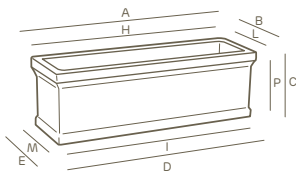

balaustra liscia

cassetta • plant box | style collection

| | | | | | |
|-------|-----------------|-------------|-----------|----------------|--------------------------|
| | | | | | |
| LLDPE | 100% recyclable | lightweight | antishock | U.V. resistant | -65° C + 85° C resistant |

Disponibile **sottocassetta balaustra festonata** abbinata
Fitting **balaustra festonata oblong tray** available

| art. | size | A | B | C | D | E | H | I | L | M | P | | | bal. festonata | |
|------|------|-------|------|------|------|------|------|------|------|------|------|--------|---|----------------|----|
| 2357 | 50 | 50,0 | 25,0 | 26,0 | 47,0 | 22,0 | 44,5 | 46,0 | 19,0 | 21,0 | 24,0 | L 25,0 | 1 | 2379 | 45 |
| 2358 | 60 | 60,0 | 25,0 | 26,0 | 57,0 | 22,0 | 54,5 | 56,3 | 19,0 | 21,0 | 24,0 | L 30,0 | 1 | 2380 | 45 |
| 2359 | 80 | 80,0 | 25,0 | 26,0 | 77,0 | 22,0 | 74,0 | 75,0 | 19,0 | 21,0 | 24,0 | L 40,0 | 1 | 1824 | 45 |
| 2248 | 100 | 100,0 | 25,0 | 26,0 | 96,5 | 22,0 | 94,5 | 95,0 | 19,0 | 20,5 | 24,0 | L 50,0 | 1 | 1825 | 45 |