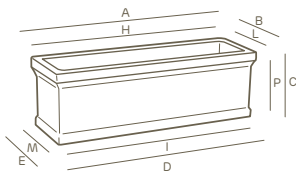

Passender Untersetzer **balaustra festonata** erhältlich

Art.	Größe	A	B	C	D	E	H	I	L	M	P			bal. festonata	
2357	50	50,0	25,0	26,0	47,0	22,0	44,5	46,0	19,0	21,0	24,0	L 25,0	1	2379	45
2358	60	60,0	25,0	26,0	57,0	22,0	54,5	56,3	19,0	21,0	24,0	L 30,0	1	2380	45
2359	80	80,0	25,0	26,0	77,0	22,0	74,0	75,0	19,0	21,0	24,0	L 40,0	1	1824	45
2248	100	100,0	25,0	26,0	96,5	22,0	94,5	95,0	19,0	20,5	24,0	L 50,0	1	1825	45

die maße verstehen sich in zentimetern