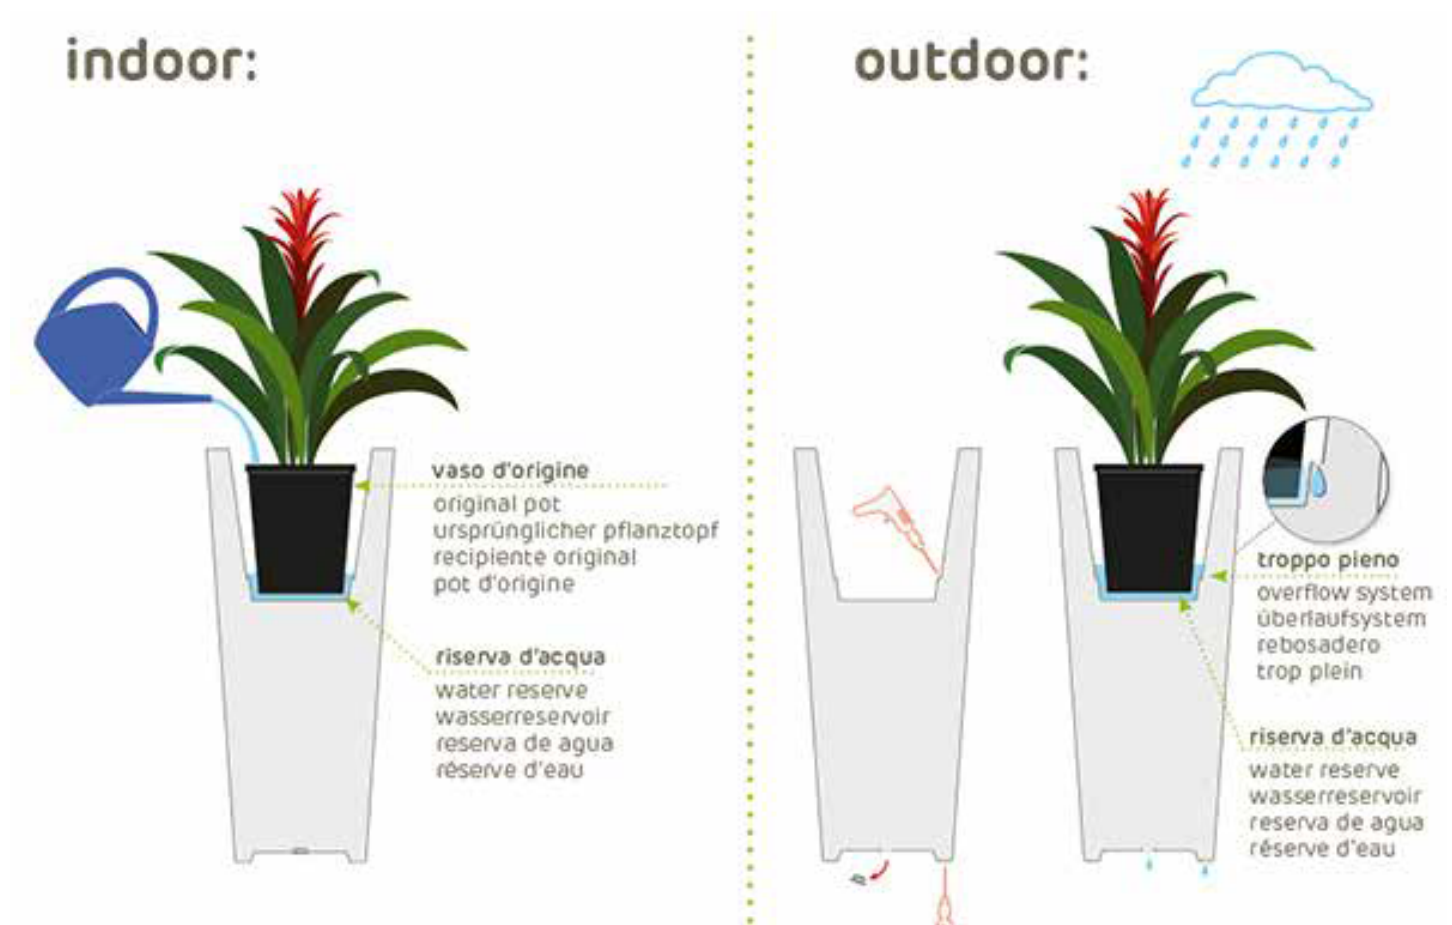

Used as cachepot INDOOR / OUTDOOR

Used as cachepot INDOOR

The pot can be used as a pot cover. Insert directly the plant with its container of origin inside the pot: in this way the pot acts as a saucer and water reservoir.

Used as cachepot OUTDOOR

If the pot is used outdoors, make a hole inside at the point indicated, where indicated, and remove the screw plug, if present, from the bottom. The holes will allow excess rainwater to drain away.

Place the plant with its original container inside the pot. It replaces the saucer and acts as a water reserve.