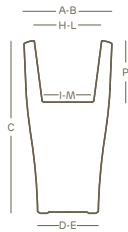

vaso quadro • square pot | style collection

	
rifinito a mano hand-finished	kit fissaggio a terra ground fixing kit

					
LLDPE	100% recyclable	lightweight	antishock	U.V. resistant	-65° C + 85° C resistant

Disponibile **sottovaso neze** abbinato
Fitting **neze saucer** available

art.	size	A	B	C	D	E	H	I	L	M	P				neze 		
2419	37	37	37	73	26	26	29	22	29	22	27	L 16,0	A4629	1	1629		
2420	51	51	51	100	35	35	39	30	39	30	35	L 41,0	A4629	1	1631		

Le misure sono espresse in centimetri
Measures are understood in centimeters

colori • colors

 **87** nero perla
pearl black

 **69** avorio
ivory

simbologia • symbols

 **capacità terra**
soil capacity

 **kit fissaggio a terra**
ground fixing kit