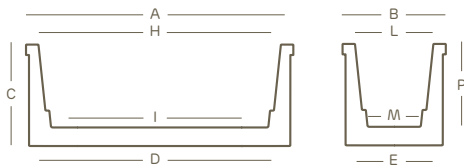

cassetta • plant box | style collection

rifinito a mano hand-finished	cassetta vaso abbinati matching plant box pot

LLDPE	100% recyclable	lightweight	antishock	U.V. resistant	-65° C + 85° C resistant

I valori riportati si riferiscono a quanto specificato nella scheda tecnica del produttore delle materie prime
The values shown refer to the specifications in the technical sheet of the raw materials producer

art.	size	A	B	C	D	E	H	I	L	M	P			
1984	100	97,0	44,0	38,0	91,5	39,0	88,0	88,0	34,0	36,0	36,5	L 128,0	1	45

Le misure sono espresse in centimetri
Measures are understood in centimeters

colori • colors

45 terra di siena