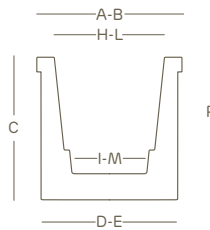

vaso quadro • square pot | style collection

					
LLDPE	100% recyclable	lightweight	antishock	U.V. resistant	-65° C + 85° C resistant

I valori riportati si riferiscono a quanto specificato nella scheda tecnica del produttore delle materie prime
The values shown refer to the specifications in the technical sheet of the raw materials producer

art.	size	A	B	C	D	E	H	I	L	M	P		
1985	45	44,0	44,0	38,0	39,5	39,5	35,0	34,0	35,0	34,0	37,0	L 51,0	1

Le misure sono espresse in centimetri
Measures are understood in centimeters

colori • colors

45 terra di siena