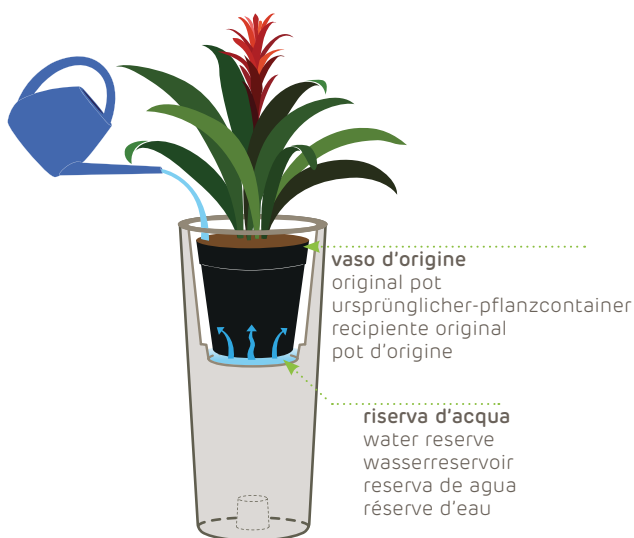

predisposed for water reserve kit

It is ready to be fitted with the water reserve kit: an irrigation system that keeps the plant alive without needing any attention for several days.

griglia divisoria
separator
trennboden
separador
plateau de séparation

indicatore del livello dell'acqua
water level indicator
wasserstandsanzeiger
indicador del nivel de agua
indicateur de niveau d'eau

argilla espansa
expanded clay
blähton
arcilla expandida
argile expansée

indoor:

outdoor:

Pot was created to be used as cachepot. Place the plant and its container from the nursery inside the cachepot: it will act as a water reserve, so there will be no need for a saucer.

The pot comes with a container that fits snugly into the pot.
The product can be used as a cachepot (see illustration 1) or simply as a pot (see illustration 2).

1 coprivaso • cachepot • übertopf • macetero • cache-pot

indoor:

outdoor:

2 vaso • pot • pflanzkübel • maceta • pot

indoor:

outdoor:

- clean with a damp micro fiber cloth or using a neutral cleaner.
- it is recommended not using alcohol or detergents containing solvents like acetone, trichloroethylene, ammonia, etc.