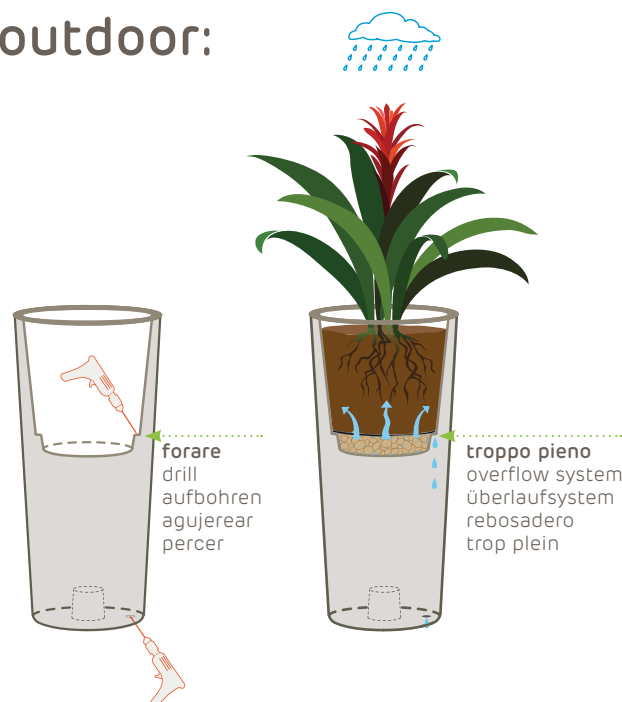

predisposed for water reserve kit

It is ready to be fitted with the water reserve kit: an irrigation system that keeps the plant alive without needing any attention for several days.

griglia divisoria
separator
trennboden
separador
plateau de séparation

indicatore del livello dell'acqua
water level indicator
wasserstandsanzeiger
indicador del nivel de agua
indicateur de niveau d'eau

argilla espansa
expanded clay
blähton
arcilla expandida
argile expansée

indoor:

outdoor:

Pot was created to be used as cachepot. Place the plant and its container from the nursery inside the cachepot: it will act as a water reserve, so there will be no need for a saucer.

The pot comes with a container that fits snugly into the pot.
The product can be used as a cachepot (see illustration 1) or simply as a pot (see illustration 2).

1 coprivaso • cachepot • übertopf • macetero • cache-pot

indoor:

outdoor:

2 vaso • pot • pflanzkübel • maceta • pot

indoor:

outdoor:

- clean with a damp micro fiber cloth or using a neutral cleaner.
- it is recommended not using alcohol or detergents containing solvents like acetone, trichloroethylene, ammonia, etc.