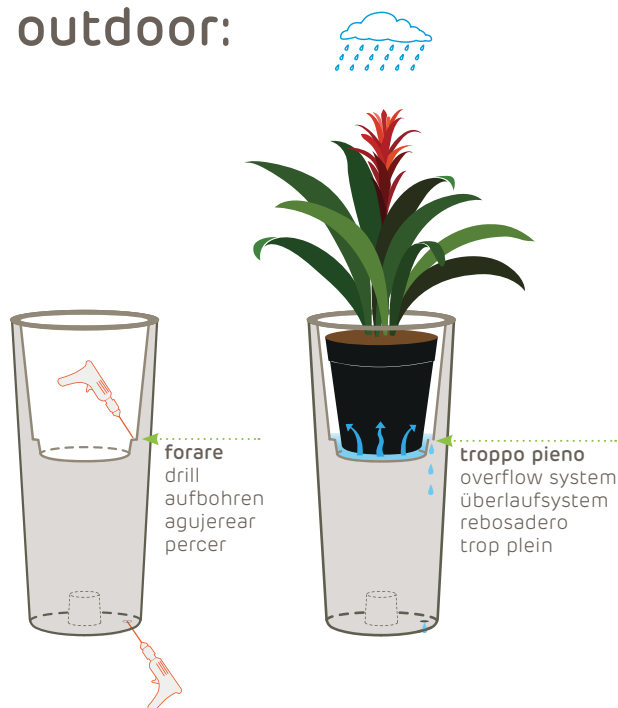

predisposed for water reserve kit

It is ready to be fitted with the water reserve kit: an irrigation system that keeps the plant alive without needing any attention for several days.

griglia divisoria
separator
trennboden
separador
plateau de séparation

indicatore del livello dell'acqua
water level indicator
wasserstandsanzeiger
indicador del nivel de agua
indicateur de niveau d'eau

argilla espansa
expanded clay
blähton
arcilla expandida
argile expansée

indoor:

outdoor:

Pot was created to be used as cachepot. Place the plant and its container from the nursery inside the cachepot: it will act as a water reserve, so there will be no need for a saucer.

The pot comes with a container that fits snugly into the pot.
The product can be used as a cachepot (see illustration 1) or simply as a pot (see illustration 2).

1 coprivaso • cachepot • übertopf • macetero • cache-pot

indoor:

outdoor:

2 vaso • pot • pflanzkübel • maceta • pot

indoor:

outdoor:

- clean with a damp micro fiber cloth or using a neutral cleaner.
- it is recommended not using alcohol or detergents containing solvents like acetone, trichloroethylene, ammonia, etc.