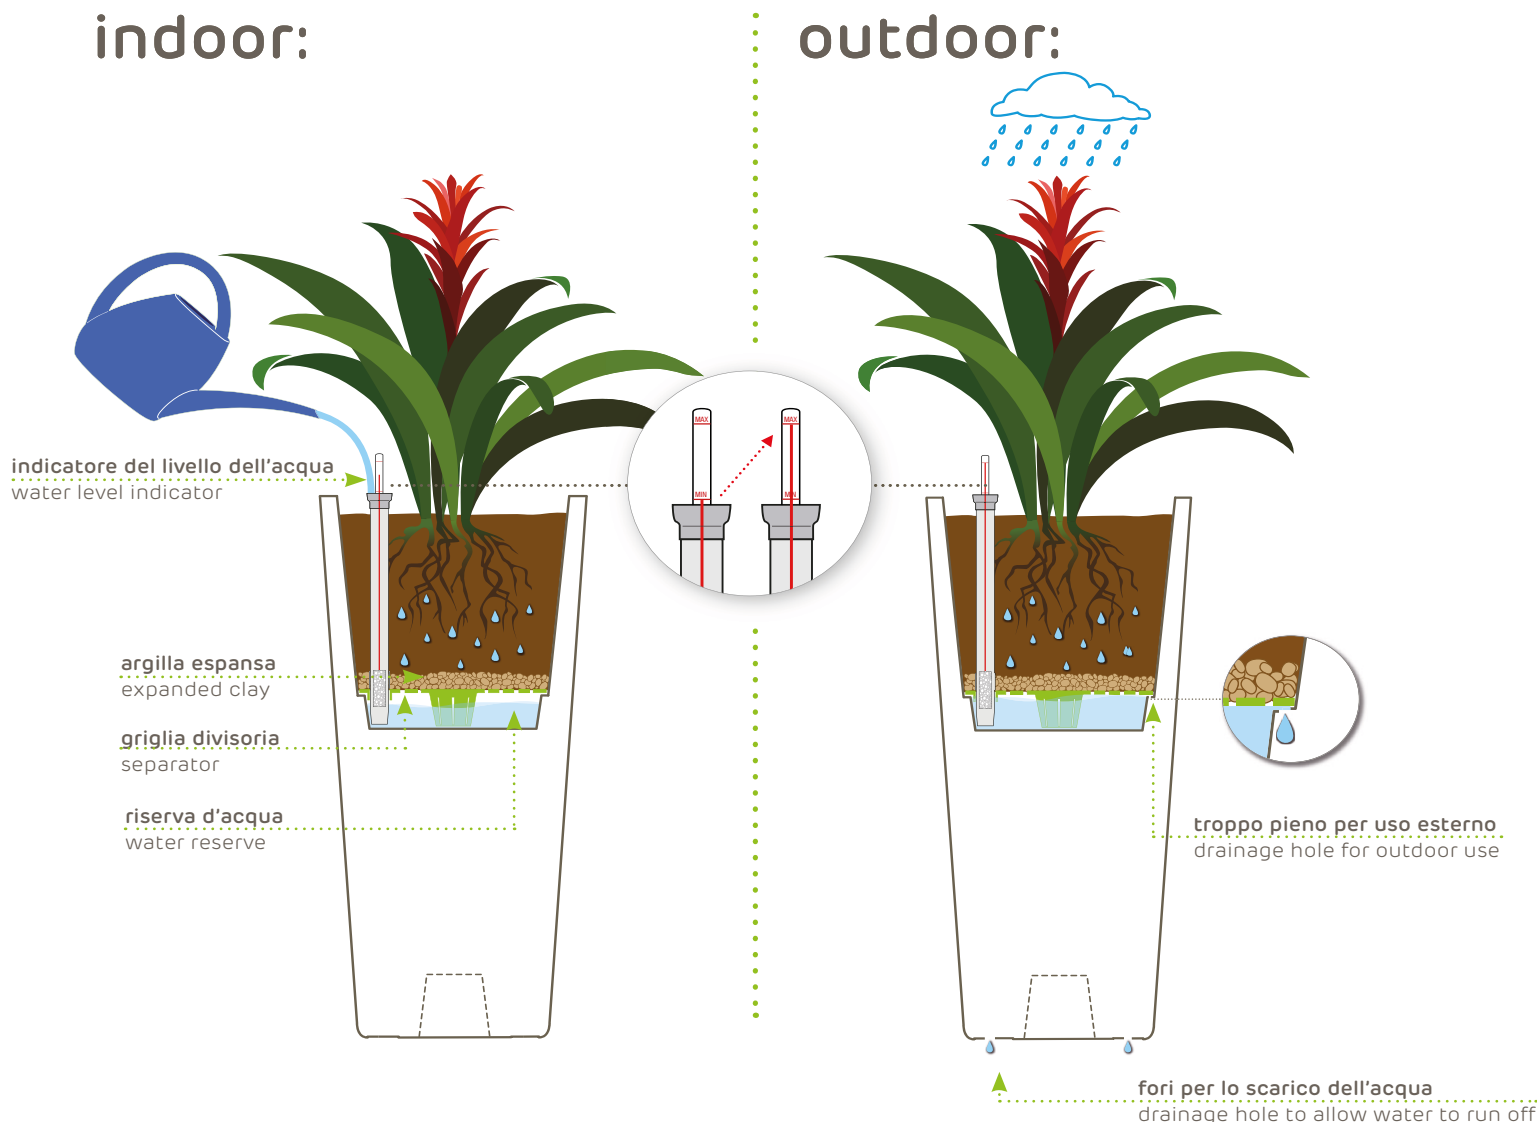

predisposed for water reserve kit

It is ready to be fitted with the water reserve kit: an irrigation system that keeps the plant alive without needing any attention for several days.

griglia divisoria
separator
trennboden
separador
plateau de séparation

indicatore del livello dell'acqua
water level indicator
wasserstandsanzeiger
indicador del nivel de agua
indicateur de niveau d'eau

argilla espansa
expanded clay
blähton
arcilla expandida
argile expansée

indoor:

outdoor:

Pot was created to be used as cachepot. Place the plant and its container from the nursery inside the cachepot: it will act as a water reserve, so there will be no need for a saucer.

The pot comes with a container that fits snugly into the pot.
The product can be used as a cachepot (see illustration 1) or simply as a pot (see illustration 2).

1 coprivaso • cachepot • übertopf • macetero • cache-pot

indoor:

outdoor:

2 vaso • pot • pflanzkübel • maceta • pot

indoor:

outdoor:

- clean with a damp micro fiber cloth or using a neutral cleaner.
- it is recommended not using alcohol or detergents containing solvents like acetone, trichloroethylene, ammonia, etc.