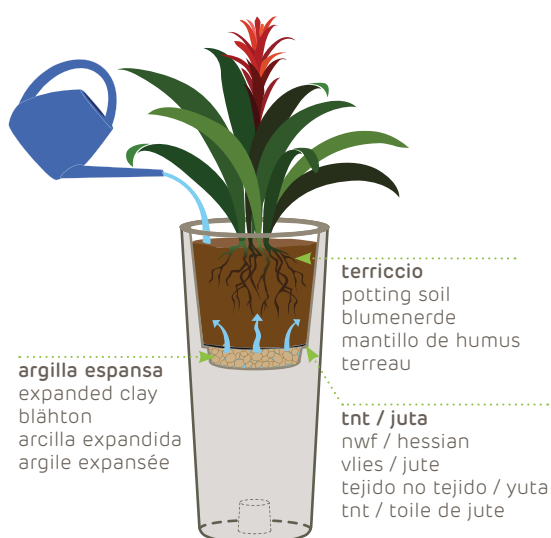

predisposed for water reserve kit

It is ready to be fitted with the water reserve kit: an irrigation system that keeps the plant alive without needing any attention for several days.

griglia divisoria
separator
trennboden
separador
plateau de séparation

indicatore del livello dell'acqua
water level indicator
wasserstandsanzeiger
indicador del nivel de agua
indicateur de niveau d'eau

argilla espansa
expanded clay
blähton
arcilla expandida
argile expansée

indoor:

outdoor:

Pot was created to be used as cachepot. Place the plant and its container from the nursery inside the cachepot: it will act as a water reserve, so there will be no need for a saucer.

The pot comes with a container that fits snugly into the pot.
The product can be used as a cachepot (see illustration 1) or simply as a pot (see illustration 2).

1 coprivaso • cachepot • übertopf • macetero • cache-pot

indoor:

outdoor:

2 vaso • pot • pflanzkübel • maceta • pot

indoor:

outdoor:

- clean with a damp micro fiber cloth or using a neutral cleaner.
- it is recommended not using alcohol or detergents containing solvents like acetone, trichloroethylene, ammonia, etc.