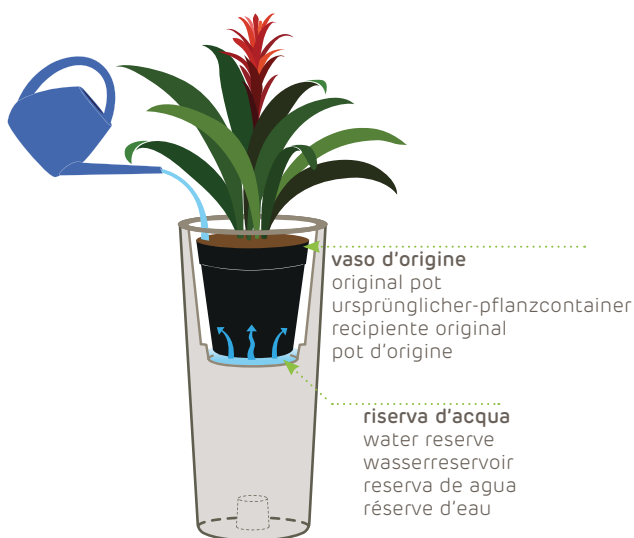

predisposed for water reserve kit

It is ready to be fitted with the water reserve kit: an irrigation system that keeps the plant alive without needing any attention for several days.

griglia divisoria
separator
trennboden
separador
plateau de séparation

indicatore del livello dell'acqua
water level indicator
wasserstandsanzeiger
indicador del nivel de agua
indicateur de niveau d'eau

argilla espansa
expanded clay
blähton
arcilla expandida
argile expansée

indoor:

outdoor:

Pot was created to be used as cachepot. Place the plant and its container from the nursery inside the cachepot: it will act as a water reserve, so there will be no need for a saucer.

The pot comes with a container that fits snugly into the pot.
The product can be used as a cachepot (see illustration 1) or simply as a pot (see illustration 2).

1 coprivaso • cachepot • übertopf • macetero • cache-pot

indoor:

outdoor:

2 vaso • pot • pflanzkübel • maceta • pot

indoor:

outdoor:

- clean with a damp micro fiber cloth.
- in a case very dirty, clean with car-polish.
- wipe clean with a soft cloth.
- it is recommended not to use solvents.