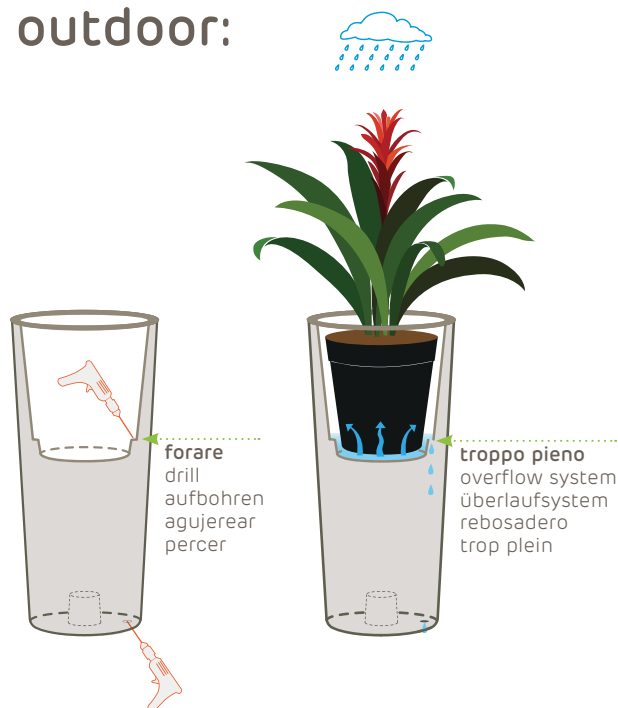

predisposed for water reserve kit

It is ready to be fitted with the water reserve kit: an irrigation system that keeps the plant alive without needing any attention for several days.

griglia divisoria
separator
trennboden
separador
plateau de séparation

indicatore del livello dell'acqua
water level indicator
wasserstandsanzeiger
indicador del nivel de agua
indicateur de niveau d'eau

argilla espansa
expanded clay
blähton
arcilla expandida
argile expansée

indoor:

outdoor:

Pot was created to be used as cachepot. Place the plant and its container from the nursery inside the cachepot: it will act as a water reserve, so there will be no need for a saucer.

The pot comes with a container that fits snugly into the pot.
The product can be used as a cachepot (see illustration 1) or simply as a pot (see illustration 2).

1 coprivaso • cachepot • übertopf • macetero • cache-pot

indoor:

outdoor:

2 vaso • pot • pflanzkübel • maceta • pot

indoor:

outdoor:

- clean with a damp micro fiber cloth.
- in a case very dirty, clean with car-polish.
- wipe clean with a soft cloth.
- it is recommended not to use solvents.