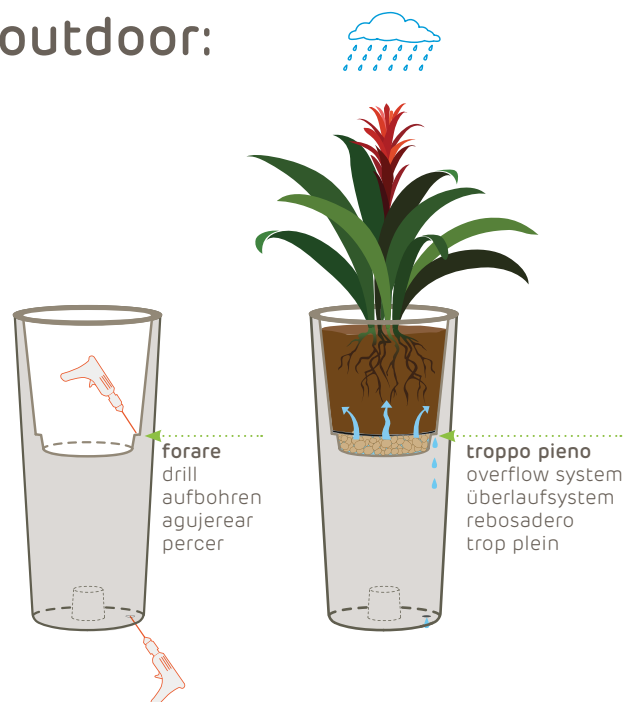

predisposed for water reserve kit

It is ready to be fitted with the water reserve kit: an irrigation system that keeps the plant alive without needing any attention for several days.

griglia divisoria
separator
trennboden
separador
plateau de séparation

indicatore del livello dell'acqua
water level indicator
wasserstandsanzeiger
indicador del nivel de agua
indicateur de niveau d'eau

argilla espansa
expanded clay
blähton
arcilla expandida
argile expansée

indoor:

outdoor:

Pot was created to be used as cachepot. Place the plant and its container from the nursery inside the cachepot: it will act as a water reserve, so there will be no need for a saucer.

The pot comes with a container that fits snugly into the pot.
The product can be used as a cachepot (see illustration 1) or simply as a pot (see illustration 2).

1 coprivaso • cachepot • übertopf • macetero • cache-pot

indoor:

outdoor:

2 vaso • pot • pflanzkübel • maceta • pot

indoor:

outdoor:

- clean with a damp micro fiber cloth.
- in a case very dirty, clean with car-polish.
- wipe clean with a soft cloth.
- it is recommended not to use solvents.