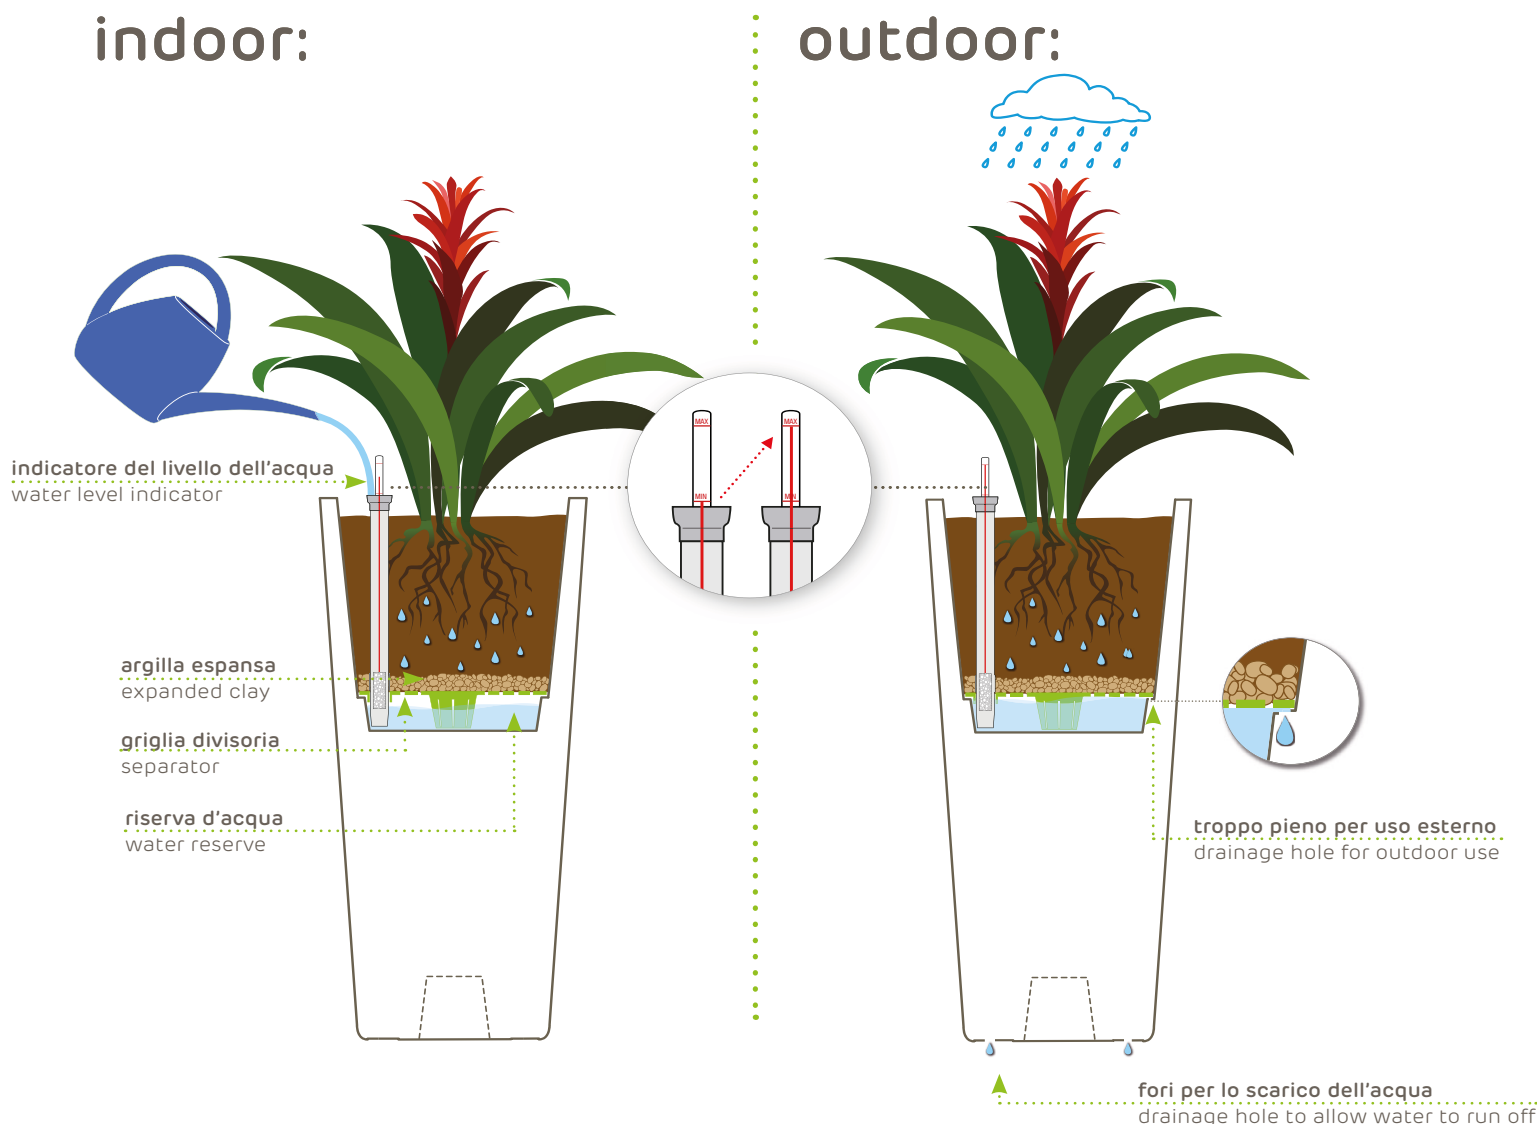

predisposed for water reserve kit

It is ready to be fitted with the water reserve kit: an irrigation system that keeps the plant alive without needing any attention for several days.

griglia divisoria
separator
trennboden
separador
plateau de séparation

indicatore del livello dell'acqua
water level indicator
wasserstandsanzeiger
indicador del nivel de agua
indicateur de niveau d'eau

argilla espansa
expanded clay
blähton
arcilla expandida
argile expansée

indoor:

outdoor:

Pot was created to be used as cachepot. Place the plant and its container from the nursery inside the cachepot: it will act as a water reserve, so there will be no need for a saucer.

The pot comes with a container that fits snugly into the pot.
The product can be used as a cachepot (see illustration 1) or simply as a pot (see illustration 2).

1 coprivaso • cachepot • übertopf • macetero • cache-pot

indoor:

outdoor:

2 vaso • pot • pflanzkübel • maceta • pot

indoor:

outdoor:

- clean with a damp micro fiber cloth.
- in a case very dirty, clean with car-polish.
- wipe clean with a soft cloth.
- it is recommended not to use solvents.