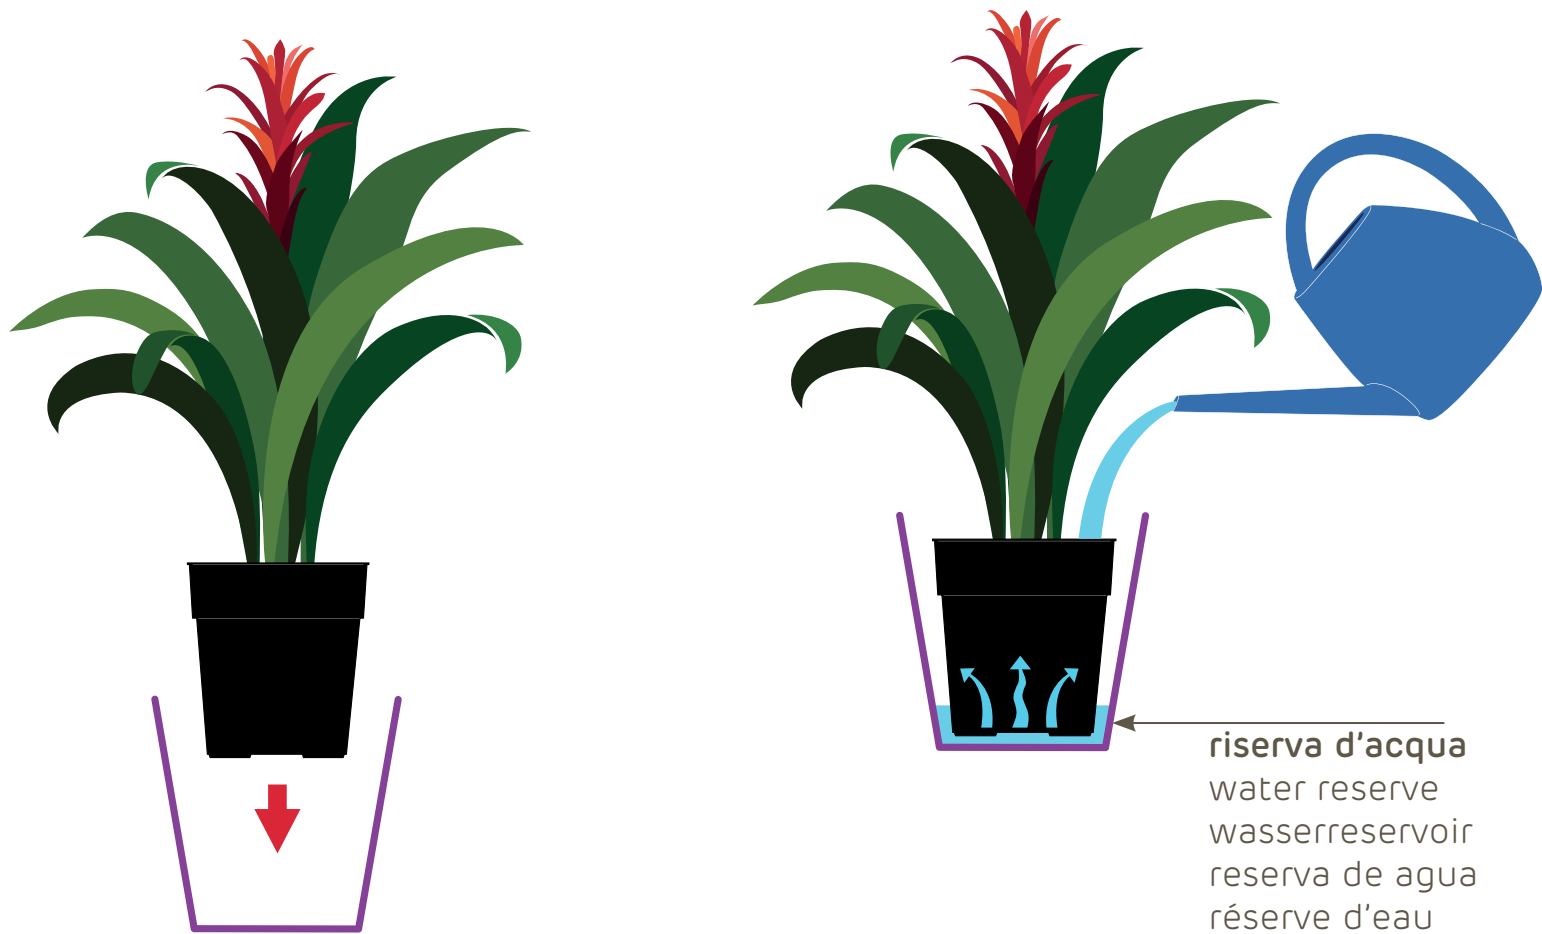

predisposed for water reserve kit

It is ready to be fitted with the water reserve kit: an irrigation system that keeps the plant alive without needing any attention for several days.

griglia divisoria
separator
trennboden
separador
plateau de séparation

indicatore del livello dell'acqua
water level indicator
wasserstandsanzeiger
indicador del nivel de agua
indicateur de niveau d'eau

argilla espansa
expanded clay
blähton
arcilla expandida
argile expansée

indoor:

outdoor:

Pot was created to be used as cachepot. Place the plant and its container from the nursery inside the cachepot: it will act as a water reserve, so there will be no need for a saucer.

The pot comes with a container that fits snugly into the pot.
The product can be used as a cachepot (see illustration 1) or simply as a pot (see illustration 2).

1 coprivaso • cachepot • übertopf • macetero • cache-pot

indoor:

outdoor:

2 vaso • pot • pflanzkübel • maceta • pot

indoor:

outdoor:

- clean with a damp micro fiber cloth.
- in a case very dirty, clean with car-polish.
- wipe clean with a soft cloth.
- it is recommended not to use solvents.