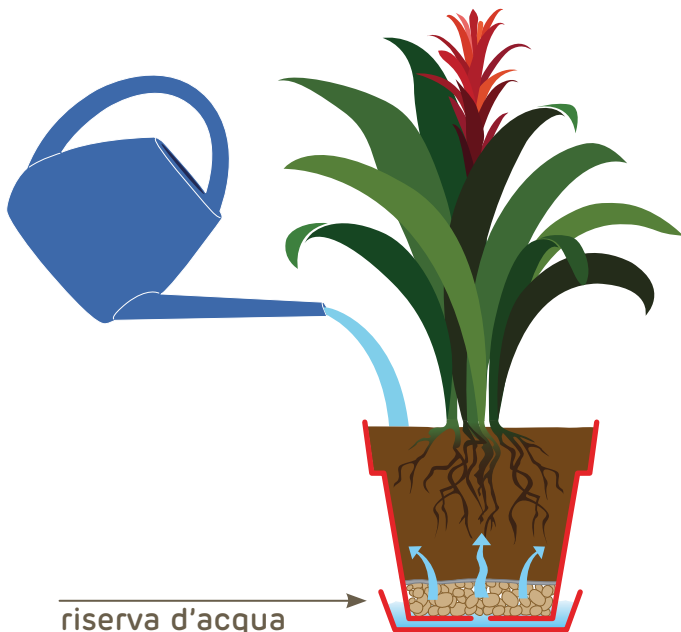

The Indoor & Outdoor pots either come with holes or are ready to be drilled for use outdoors. These items also have special U.V. protection that shields the pot surface from the sun's rays.

indoor:

riserva d'acqua
water reserve
wasserreservoir
reserva de agua
réserve d'eau