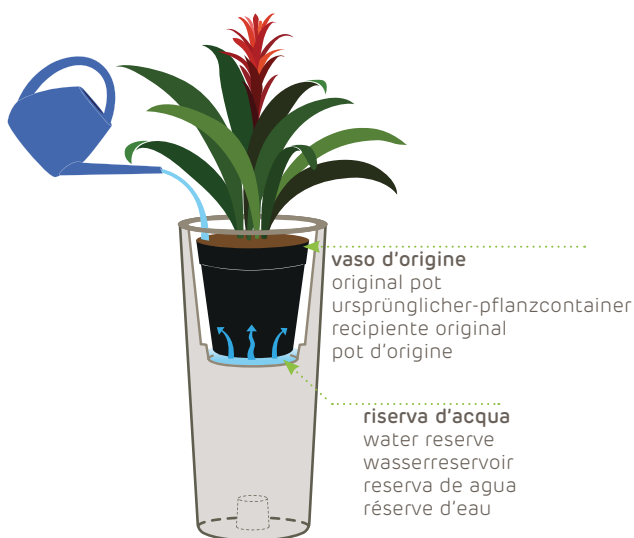

## outdoor:

The Indoor & Outdoor pots either come with holes or are ready to be drilled for use outdoors. These items also have special U.V. protection that shields the pot surface from the sun's rays.

## outdoor:

riserva d'acqua  
water reserve  
wasserreservoir  
reserva de agua  
réserve d'eau

The pot comes with a container that fits snugly into the pot.  
The product can be used as a cachepot (see illustration 1) or simply as a pot (see illustration 2).

## 1 coprivaso • cachepot • übertopf • macetero • cache-pot

indoor:

outdoor:

## 2 vaso • pot • pflanzkübel • maceta • pot

indoor:

outdoor: