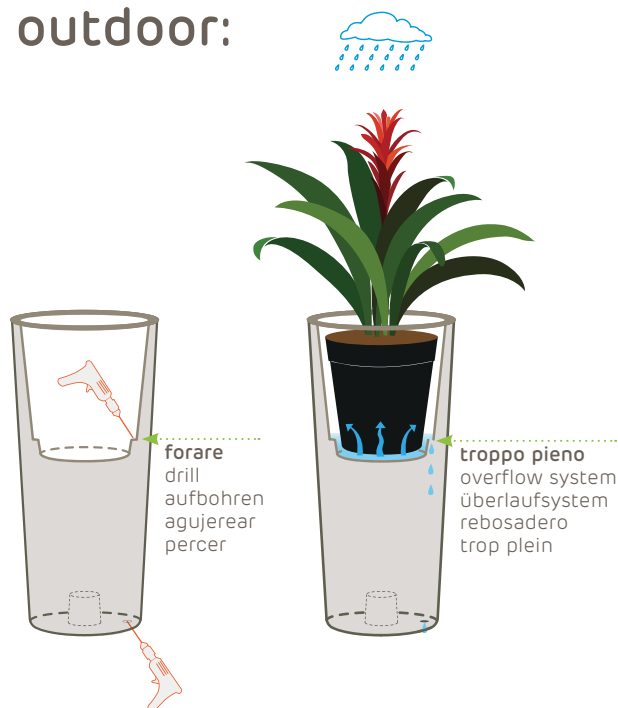

## outdoor:

The Indoor & Outdoor pots either come with holes or are ready to be drilled for use outdoors. These items also have special U.V. protection that shields the pot surface from the sun's rays.

## outdoor:

riserva d'acqua  
water reserve  
wasserreservoir  
reserva de agua  
réserve d'eau

The pot comes with a container that fits snugly into the pot.  
The product can be used as a cachepot (see illustration 1) or simply as a pot (see illustration 2).

## 1 coprivaso • cachepot • übertopf • macetero • cache-pot

indoor:

outdoor:

## 2 vaso • pot • pflanzkübel • maceta • pot

indoor:

outdoor: