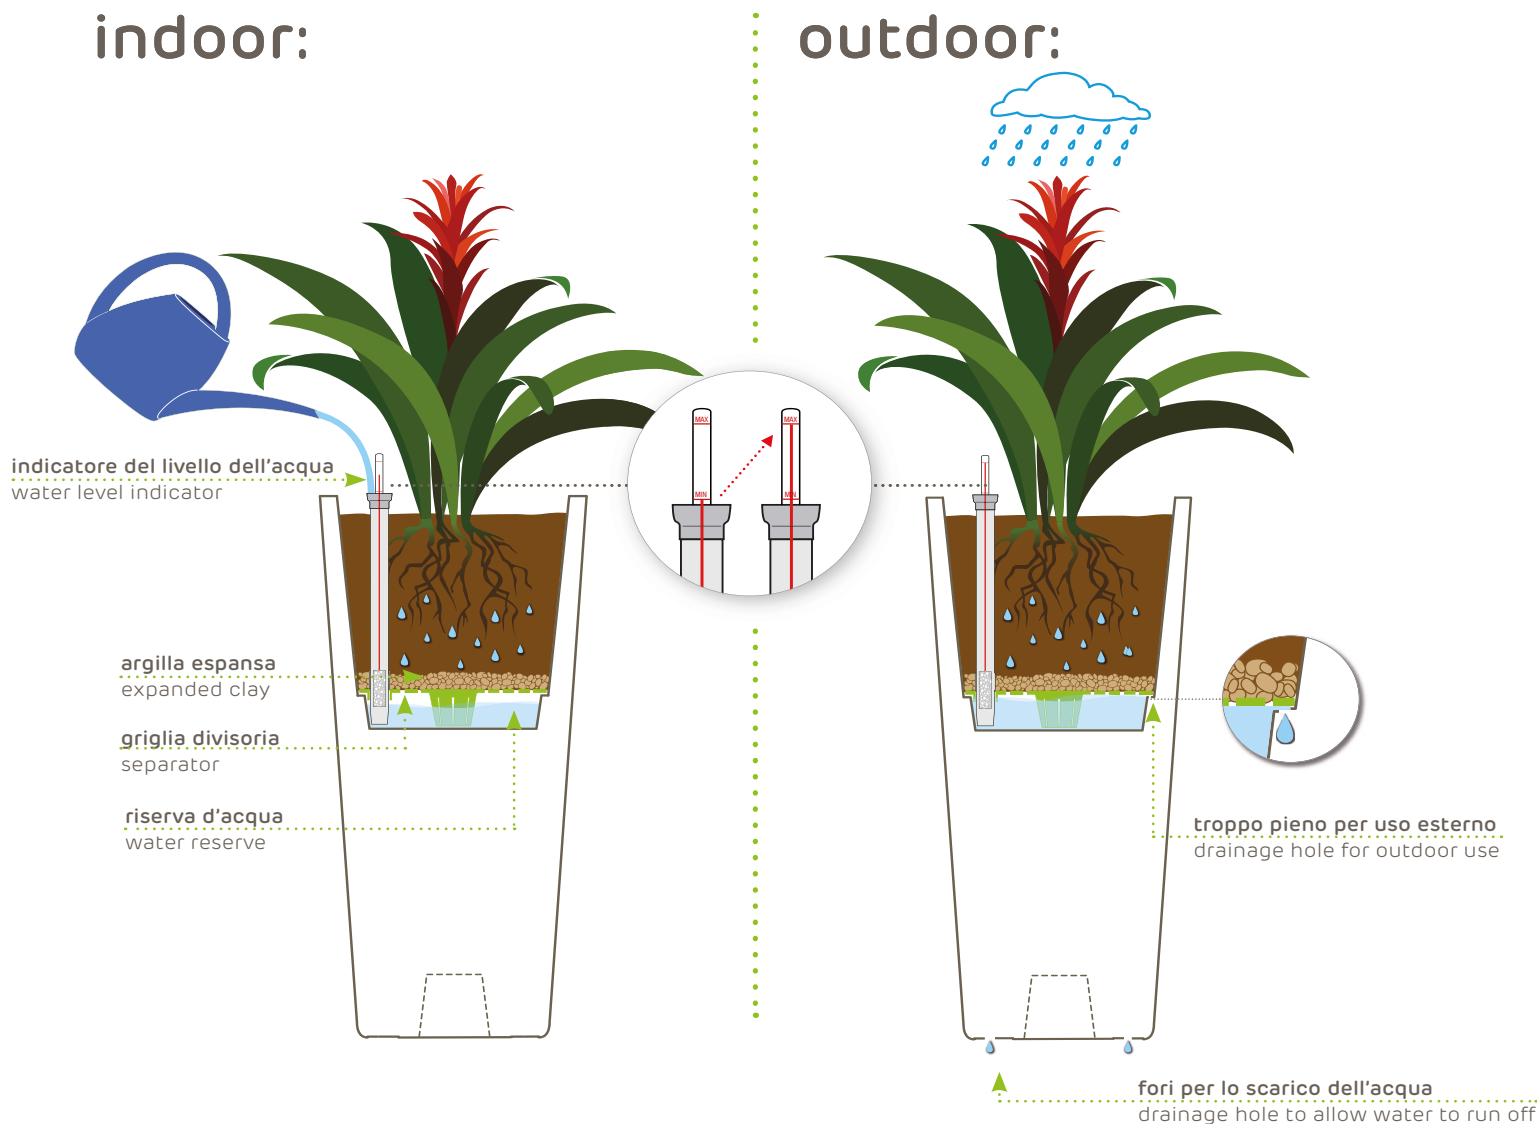

predisposed for water reserve kit

It is ready to be fitted with the water reserve kit: an irrigation system that keeps the plant alive without needing any attention for several days.

indoor:

outdoor: